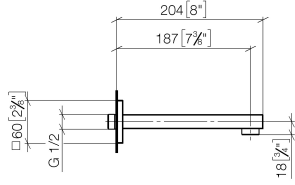

## SYMETRICS eSET Touchfree Basin mixer without pop-up waste without temperature setting - Chrome

---

ST 010 205 4980

- 185mm projection
- fixed spout
- circular, air-enriched flow
- hole diameter 37 mm
- rosette 60 x 60 mm
- 1/2" connection
- plug-link mounting
- max. flow 7 l/min
- lead-free
- WRAS 1904065

### Recommended miscellaneous

---

**Concealed wall elbow -**

35 085 970 90

- max. recess depth 163 mm
- min. recess depth 90 mm

ST 010 205 4080  
mm [inches]

**Flow rate chart**

**Certificates**

LGA\_18592.

WRAS\_1904065.

**SYMETRICS eSET Touchfree Basin mixer without pop-up waste without temperature setting - Chrome**

ST 010 205 4980