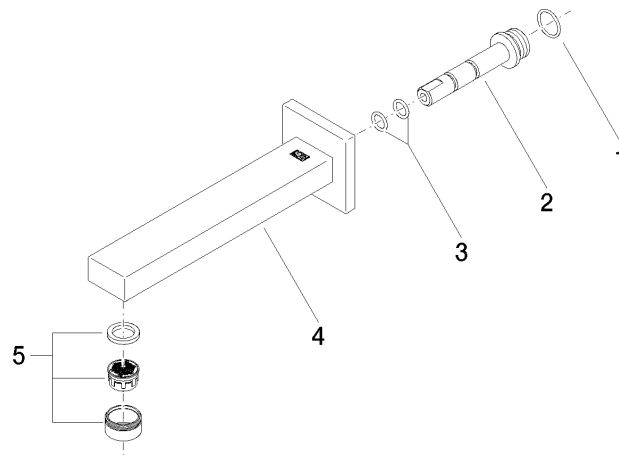

## SYMETRICS eSET Touchfree Basin mixer without pop-up waste without temperature setting - Chrome

---

ST 010 205 4980

**SYMETRICS eSET Touchfree Basin mixer without pop-up waste without temperature setting - Chrome**

ST 010 205 4080  
mm [inches]

**Flow rate chart**

**Certificates**

LGA\_18592.

WRAS\_1904065.

**SYMETRICS eSET Touchfree Basin mixer without pop-up waste without temperature setting - Chrome**

ST 010 205 4980

**Spare parts list**

No.	Item Number	Name	Quantity used	Delivery time
1	09 14 10 053 90	seal	1	2
2	09 24 04 135 90	nipple	1	2
3	09 14 10 008 90	seal	2	2
4	90 11 68 004 00-00	spout	1	10
5	90 23 01 029 02-00	aerator	1	10