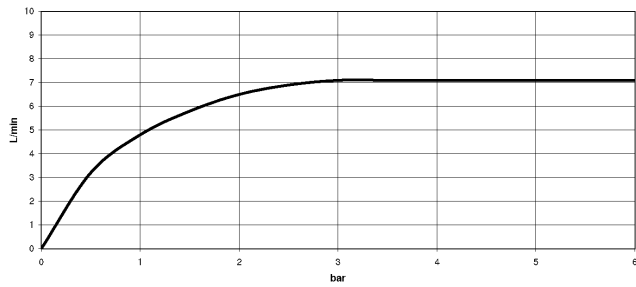

## SYMETRICS eSET Touchfree Basin mixer without pop-up waste without temperature setting - Chrome

---

ST 010 205 4980

**SYMETRICS eSET Touchfree Basin mixer without pop-up waste without temperature setting - Chrome**

ST 010 205 4080  
mm [inches]

**Flow rate chart**

**Certificates**

LGA\_18592.

WRAS\_1904065.

**SYMETRICS eSET Touchfree Basin mixer without pop-up waste without temperature setting - Chrome**

ST 010 205 4980