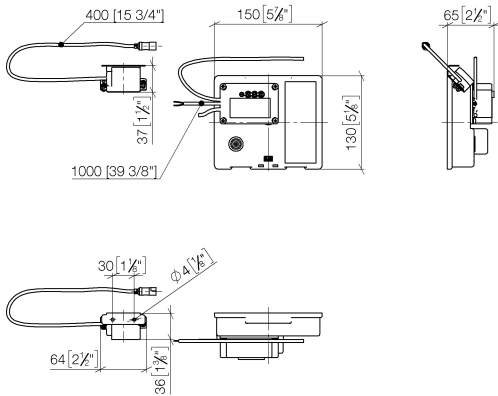

**Required miscellaneous**

**eSET Touchfree Basin mixer without temperature setting for combining with wall-mounted fittings -**

- min. recess depth 90 mm
- max. recess depth 125 mm

35 743 970 90

**Required miscellaneous**

**eSET Touchfree Basin mixer without temperature setting for combining with free-standing fittings -**

35 742 970 90

**Recommended miscellaneous**

**Extension for Touchfree 500 mm - 12 765 970 90**

**SYMETRICS eSET Touchfree Basin mixer without pop-up waste without temperature setting - Chrome**

ST 010 205 4080  
mm [inches]

**Certificates**

LGA_29120.	WRAS_1906116.	IAPMO_EGS.	CE000001_eSet_Tou chfree_20171206_D E_signed.	CE000002_eSet_Tou chfree_20171206_E N_signed.
LGA_29119.				

**SYMETRICS eSET Touchfree Basin mixer without pop-up waste without temperature setting - Chrome**

## SYMETRICS eSET Touchfree Basin mixer without pop-up waste without temperature setting - Chrome

---

ST 010 205 4980

- 185mm projection
- fixed spout
- circular, air-enriched flow
- hole diameter 37 mm
- rosette 60 x 60 mm
- 1/2" connection
- plug-link mounting
- max. flow 7 l/min
- lead-free
- WRAS 1904065